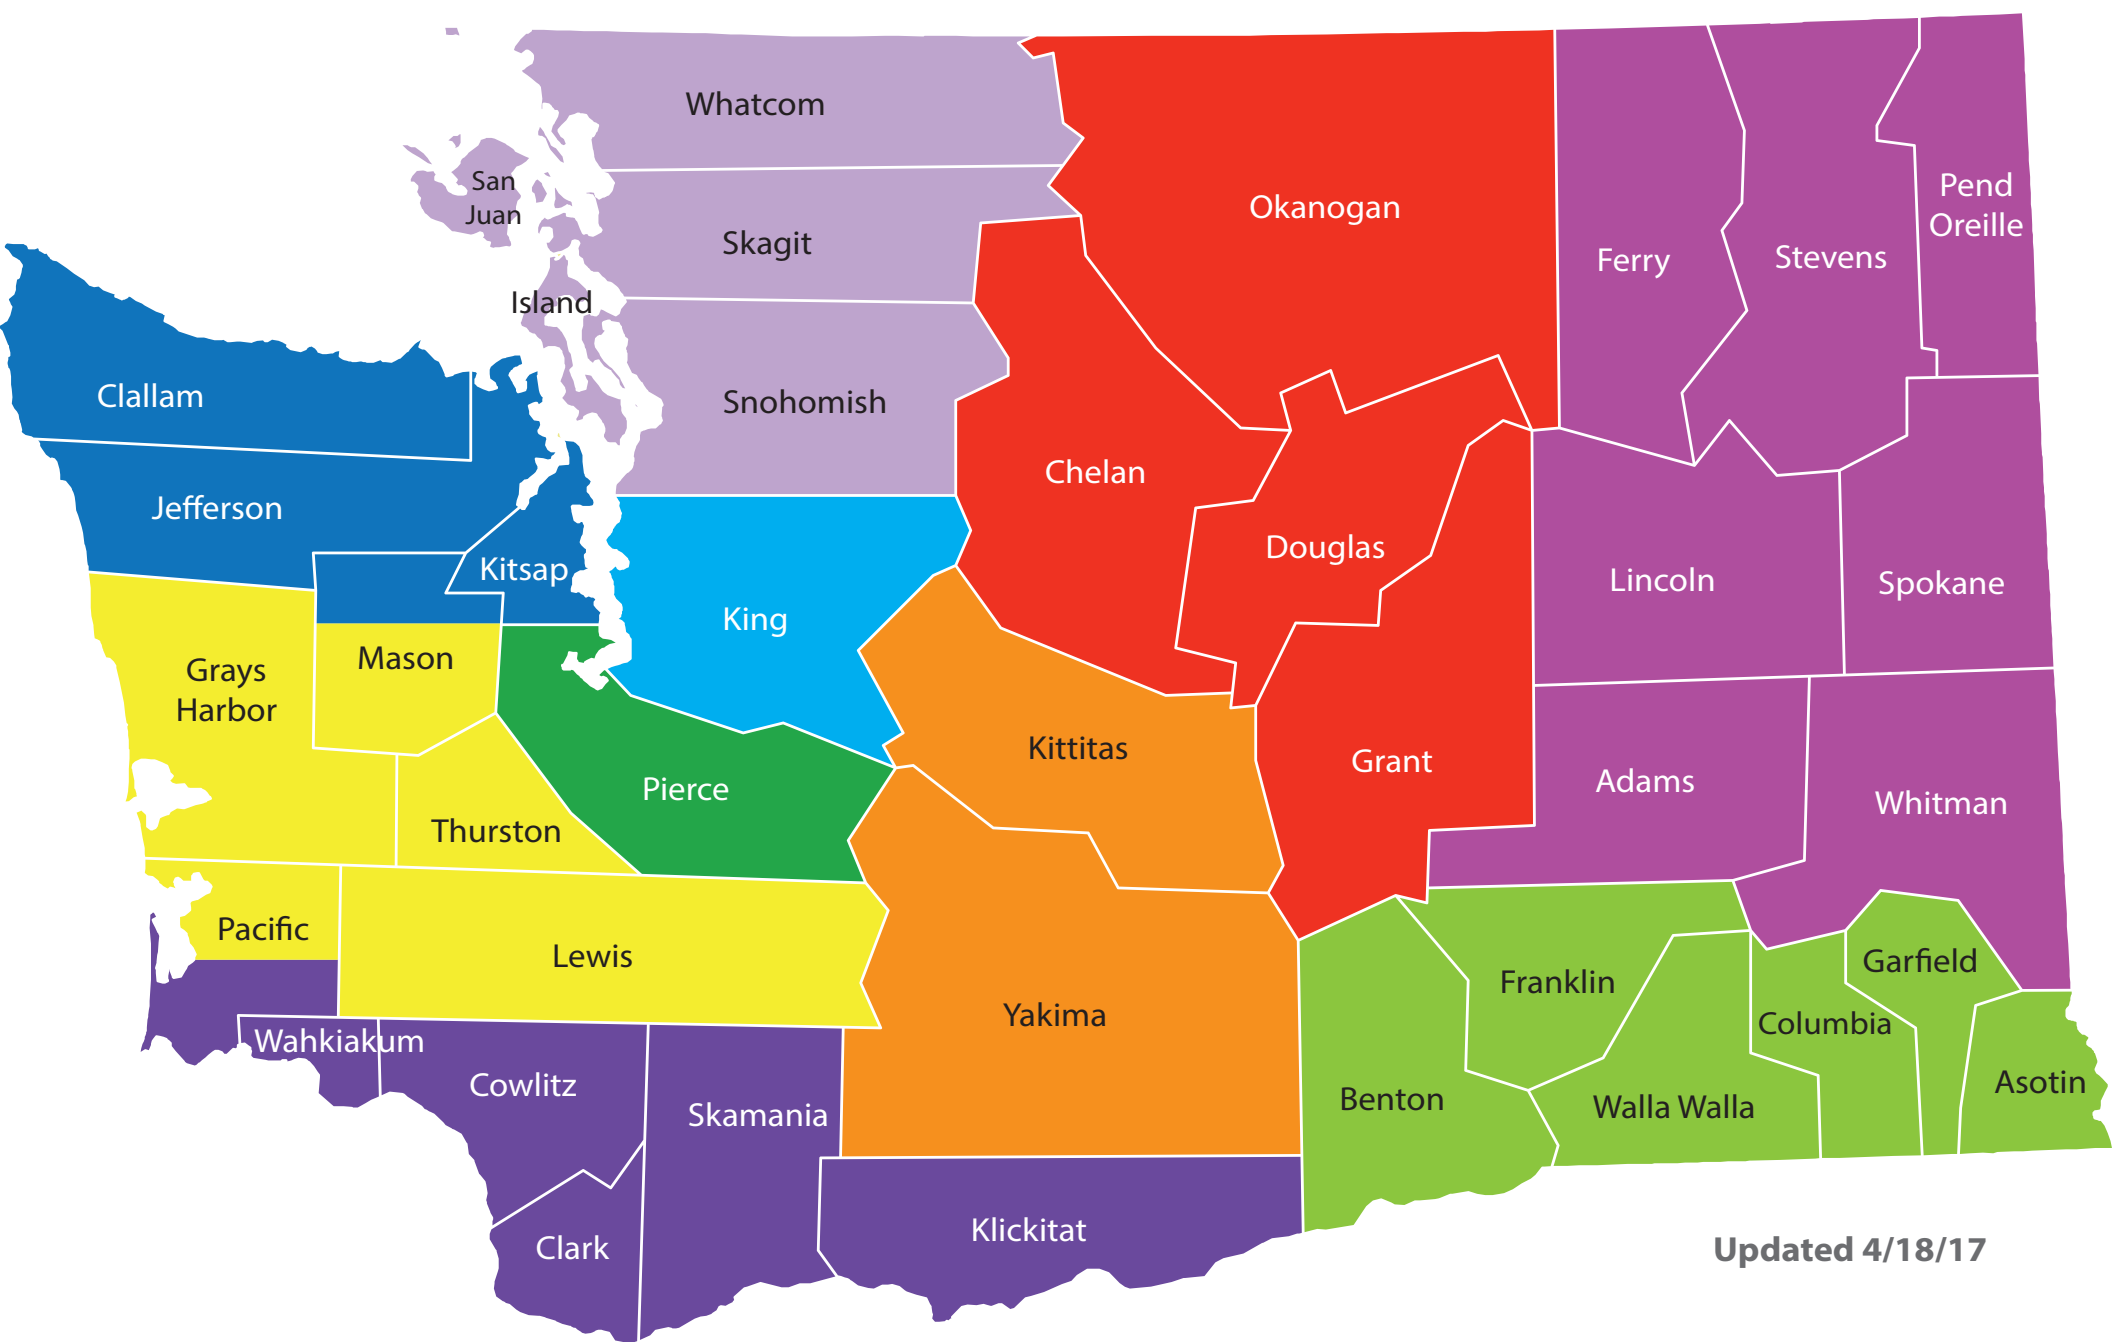

Early Learning Regional Coalitions

Pierce County
Project Child Success
 Susan Barbeau
 253-597-6232 | susanb@first5fundamentals.org

Northeast
Inland Northwest Early Learning Alliance
 Kathy Thamm
 509-960-7456 | kathyt@community-minded.org